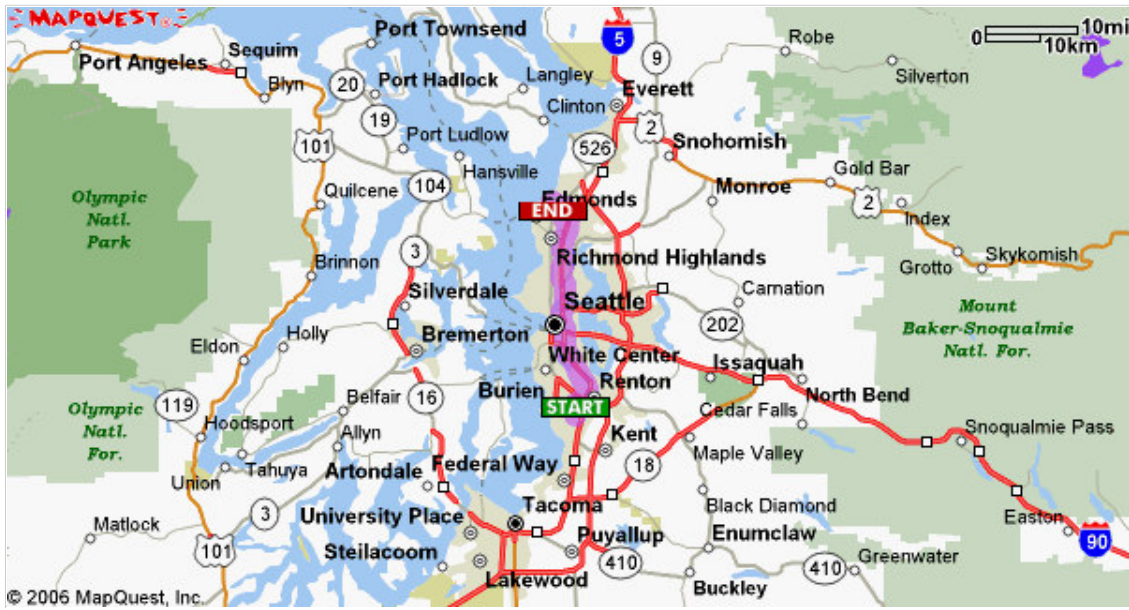

Start: Seattle-Tacoma International Airport (SEA):
 (206)431-4444
 17801 International Blvd #
 301, Seatac, WA 98158, US

End: 8609 182nd Pl Sw
 Edmonds, WA 98026-5338, US

Notes:

Directions	Distance
Total Est. Time: 43 minutes Total Est. Distance: 33.18 miles	
 1: Merge onto WA-518 E.	2.9 miles
 2: Merge onto I-5 N via the exit on the LEFT toward SEATTLE.	24.7 miles
 3: Take the 220TH ST SW exit- EXIT 179.	0.2 miles
 4: Turn LEFT onto 220TH ST SW.	0.8 miles
 5: Turn RIGHT onto WA-99.	1.6 miles
 6: Turn LEFT onto 196TH ST SW / WA-524.	1.7 miles
 7: Turn RIGHT onto 88TH AVE W.	0.8 miles
 8: Turn RIGHT onto 182ND PL SW.	<0.1 miles
 9: End at 8609 182nd Pl Sw Edmonds, WA 98026-5338, US	
Total Est. Time: 43 minutes Total Est. Distance: 33.18 miles	

Start:
Seattle-Tacoma International Airport (SEA): (206)431-4444
17801 International Blvd # 301,
Seatac, WA 98158, US

End:
8609 182nd PI Sw
Edmonds, WA 98026-5338, US

All rights reserved. Use Subject to License/Copyright